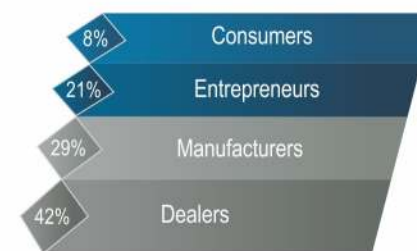

VIZIITORS PROFILE 2015