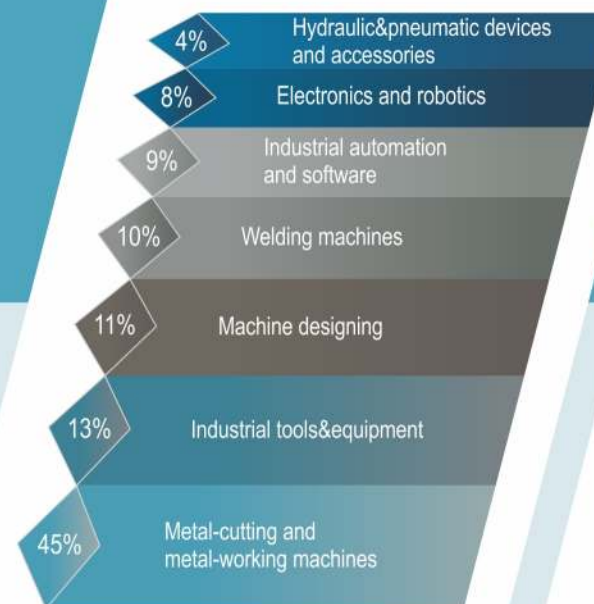

EXHIBITORS PROFILE 2015