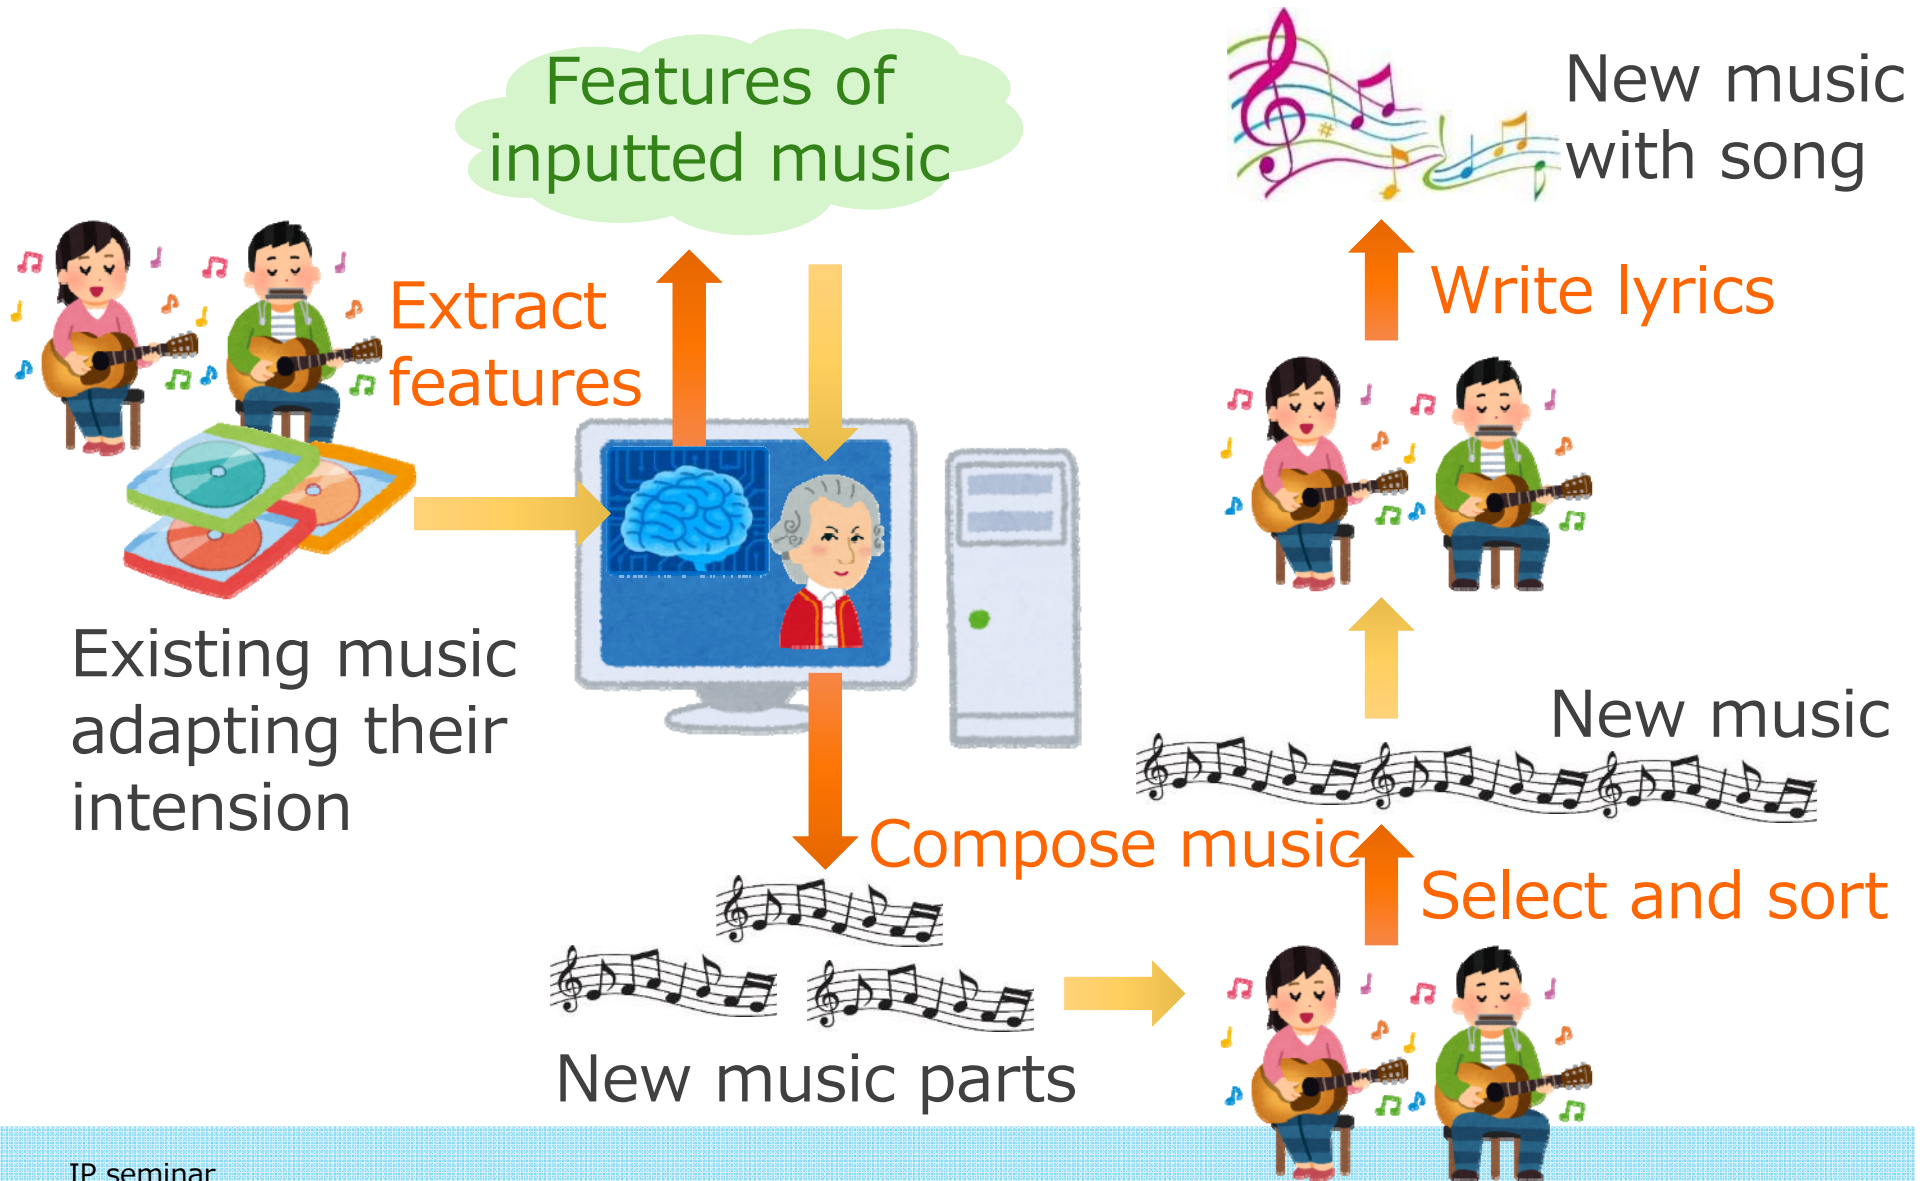

Music demonstration of a work made in collaboration between an **AI** and a musician

Tokyo City University
Noriko Otani

Flow of Automatic Music Composition

Collaboration with Musicians

Music Composed by AI and musician

1. Song for the 70th anniversary of the Red Feather Community Chest campaign
"akaihane"

2. Song whose lyrics was written by professors and artists
"AI and I"