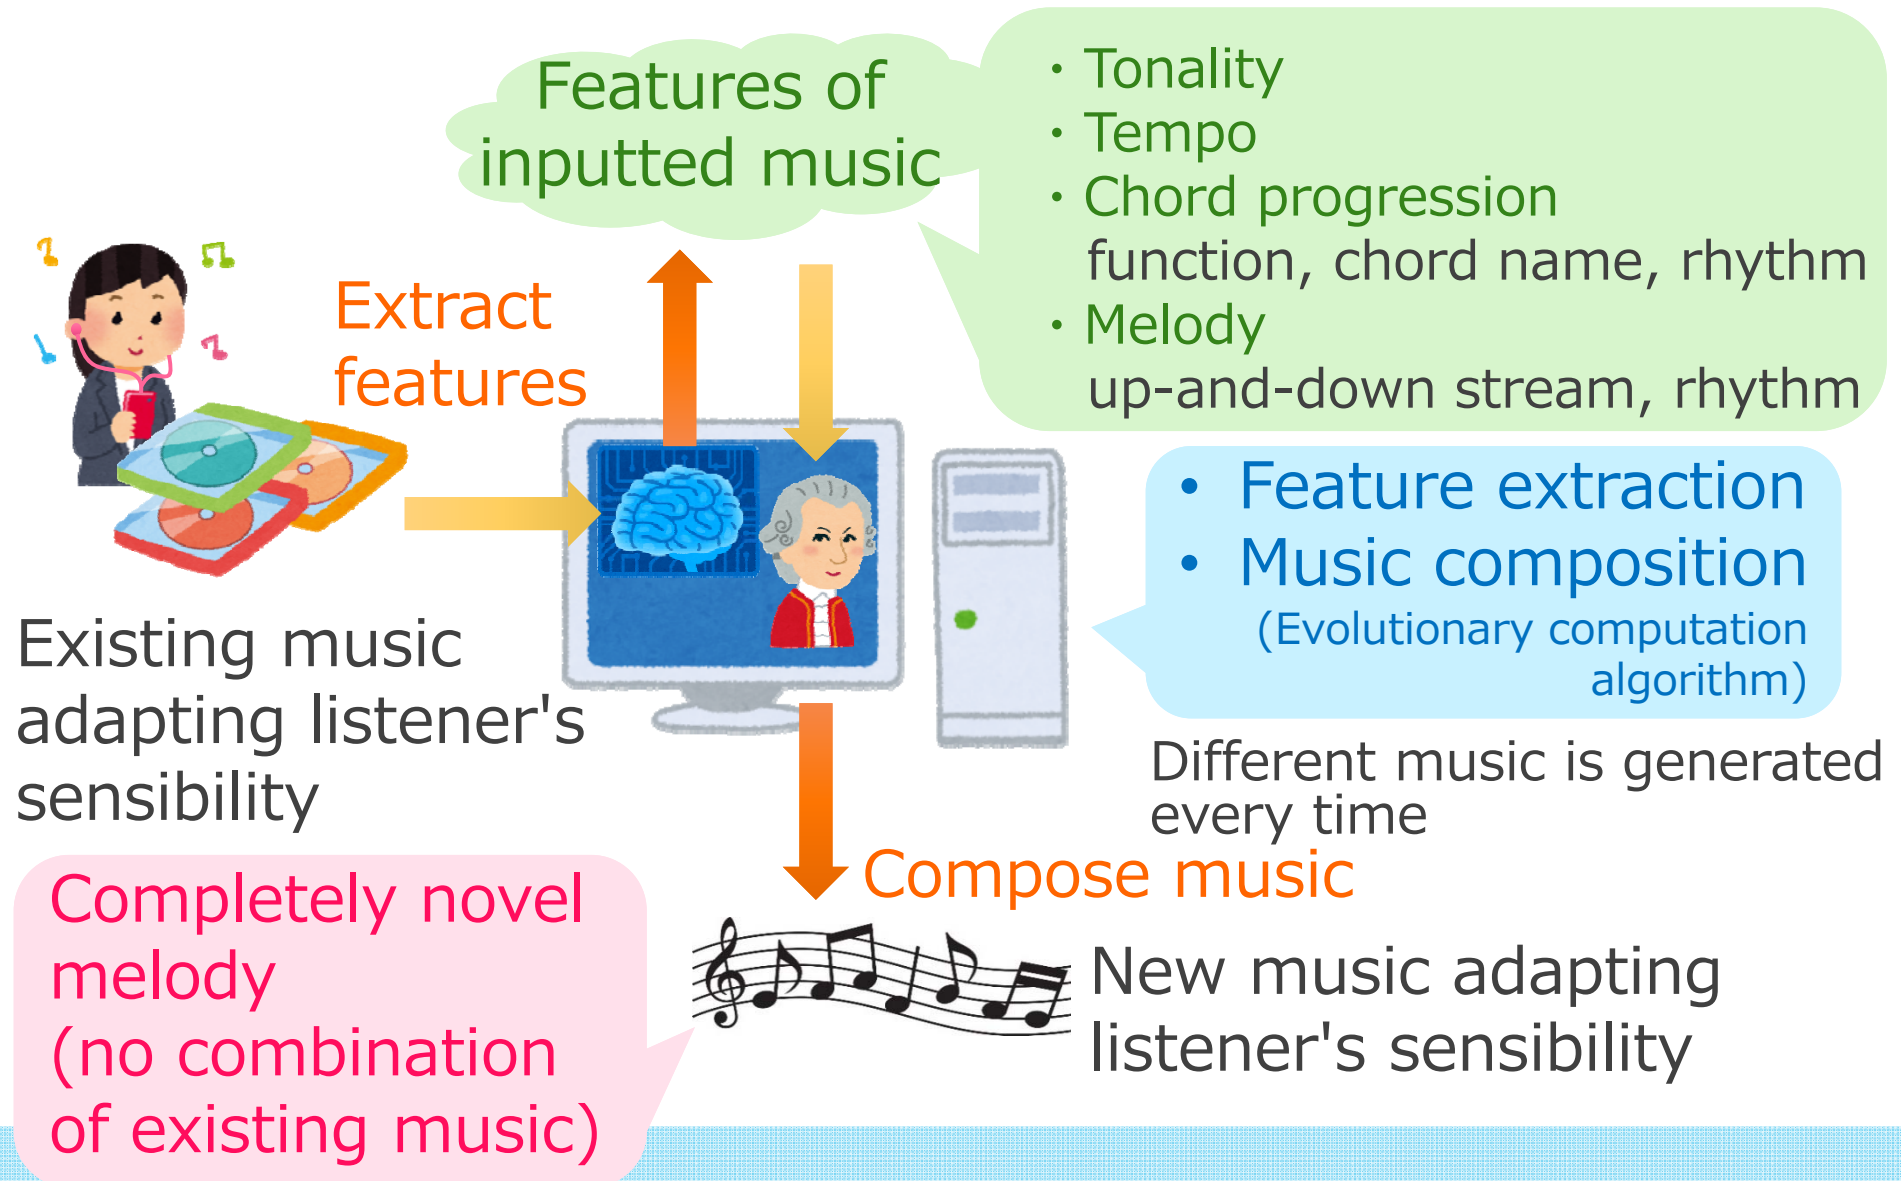

Music demonstration of a work made in collaboration between an **AI** and a musician

Tokyo City University
Noriko Otani

Flow of Automatic Music Composition

Collaboration with Musicians

Music Composed by AI and musician

1. Song for the 70th anniversary of the Red Feather Community Chest campaign
"akaihane"

2. Song whose lyrics was written by professors and artists
"AI and I"