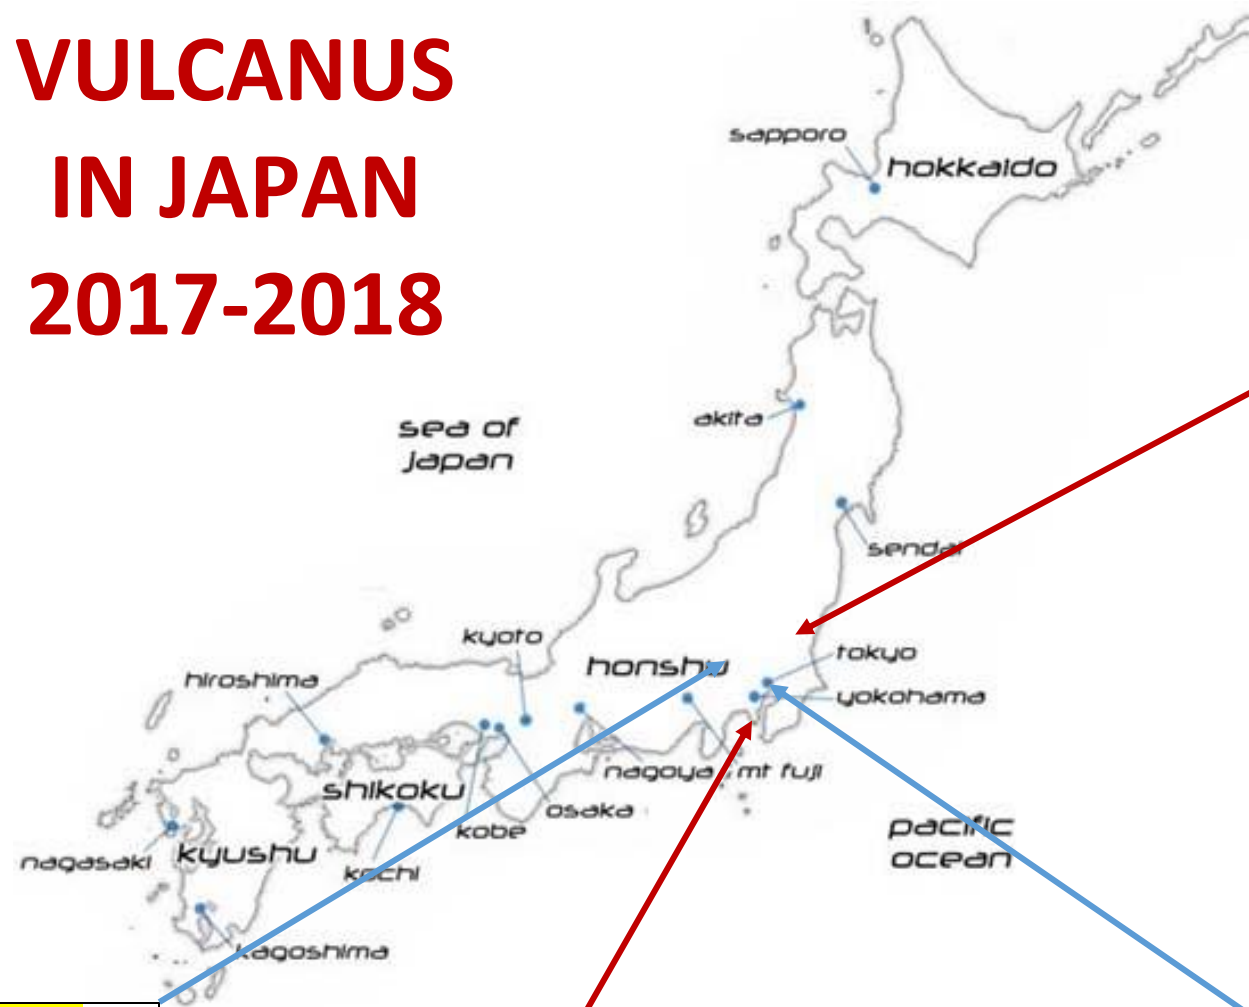

VULCANUS IN JAPAN 2017-2018

HITACHI-GE Nuclear En. Hitachi-shi, Ibaraki-ken
1 student
Hitachi Research Laboratory Hitachi-shi, Ibaraki
2 students

Hitachi-Ltd, Central Research Laboratories Hiki, Saitama
1 student